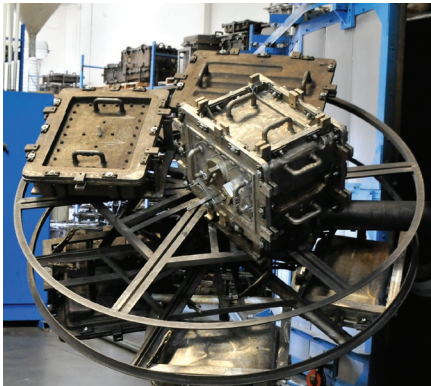

*Molds rotating during production*

## ROTO-MOLD

In 1997, SKB invested in roto-mold machinery. These molds are ideal for making larger cases and cylindrical cases. The PE roto-mold material starts as a fine powder that is measured according to the size of the case. The material is then sealed up in a multi-piece aluminum mold and fixed on a biaxial rotating wheel. The material is heated at 800° in a very large oven while constantly rotating. The powder melts and coats the inside of the mold and after cooling, the cast is disassembled and the case is removed. Roto-molding is great for providing maximum protection and can withstand maximum impact in transport.